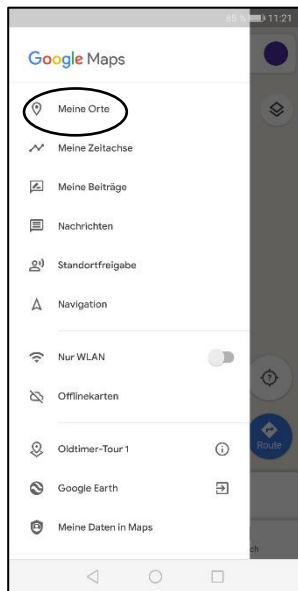

Show the Castle Road in Google Maps

To display the route of the Castle Road in the Google Maps app on your smartphone, you can use the map available at <https://www.burgenstrasse.de/Prospekte-Service/Downloads.html>. Please proceed as follows:

Mark the map by clicking on the star next to the title so that it turns yellow.

To display the map in the Google Maps app, a login to a Google account is required.

Open the *Google Maps* app on your phone.

Under Menu > My Places > Maps, select the map previously marked with a star.

The map will now be displayed in *Google Maps*. You can use the crosshair symbol  to display your current location.

Note: For technical reasons, live navigation with voice announcements, such as when entering an address, is unfortunately not possible using this method.