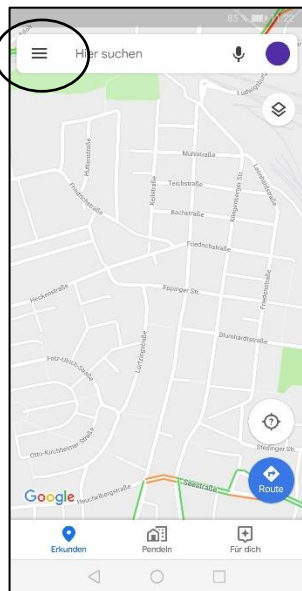

Show the Castle Road in Google Maps

To display the route of the Castle Road in the Google Maps app on your smartphone, you can use the map available at <https://www.burgenstrasse.de/Prospekte-Service/Downloads.html>. Please proceed as follows:

Mark the map by clicking on the star next to the title so that it turns yellow.

To display the map in the Google Maps app, a login to a Google account is required.

Open the *Google Maps* app on your phone.

Under Menu > My Places > Maps, select the map previously marked with a star.

The map will now be displayed in *Google Maps*. You can use the crosshair symbol  to display your current location.

Note: For technical reasons, live navigation with voice announcements, such as when entering an address, is unfortunately not possible using this method.