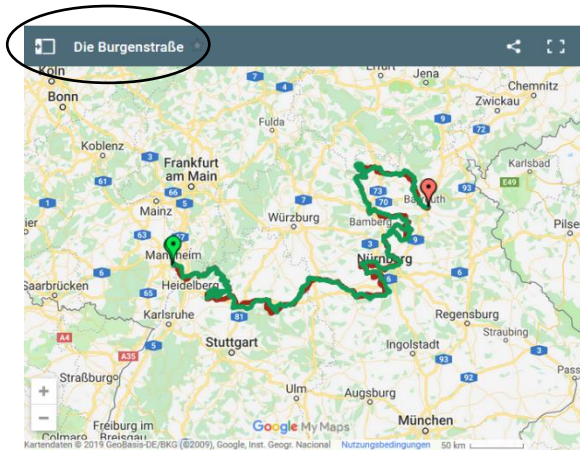

Show the Castle Road in Google Maps

To display the route of the Castle Road in the Google Maps app on your smartphone, you can use the map available at <https://www.burgenstrasse.de/Prospekte-Service/Downloads.html>. Please proceed as follows:

Mark the map by clicking on the star next to the title so that it turns yellow.

To display the map in the Google Maps app, a login to a Google account is required.

Open the *Google Maps* app on your phone.

Under Menu > My Places > Maps, select the map previously marked with a star.

The map will now be displayed in *Google Maps*. You can use the crosshair symbol  to display your current location.

Note: For technical reasons, live navigation with voice announcements, such as when entering an address, is unfortunately not possible using this method.