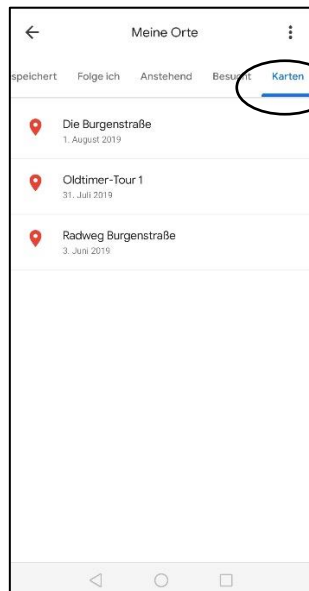

Show the Castle Road in Google Maps

To display the route of the Castle Road in the Google Maps app on your smartphone, you can use the map available at <https://www.burgenstrasse.de/Prospekte-Service/Downloads.html>. Please proceed as follows:

Mark the map by clicking on the star next to the title so that it turns yellow.

To display the map in the Google Maps app, a login to a Google account is required.

Open the *Google Maps* app on your phone.

Under Menu > My Places > Maps, select the map previously marked with a star.

The map will now be displayed in *Google Maps*. You can use the crosshair symbol  to display your current location.

Note: For technical reasons, live navigation with voice announcements, such as when entering an address, is unfortunately not possible using this method.